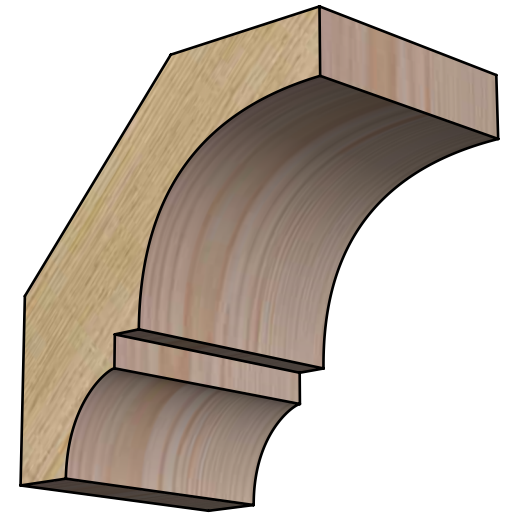

BRC04X06X06BOA00RDF

4"W X 6"D X 6"H BALBOA ROUGH SAWN BRACE, DOUGLAS FIR

SIDE

FRONT

EKENA MILLWORK
 2300 WEST MAIN ST.
 CLARKSVILLE, TX 75426
 TOLL FREE: 866-607-0453
 WWW.EKENAMILLWORK.COM

NOTES

1. INSTALLATION TO BE COMPLETED IN ACCORDANCE WITH MANUFACTURER'S SPECIFICATIONS.
2. DRAWING MAY NOT BE TO SCALE
3. THIS DRAWING IS INTENDED FOR DESIGN AND PLANNING PURPOSES ONLY.
4. ALL INFORMATION CONTAINED HEREIN WAS CURRENT AT THE TIME OF DEVELOPMENT BUT MUST BE REVIEWED AND APPROVED BY THE PRODUCT MANUFACTURER TO BE CONSIDERED ACCURATE.
5. PRODUCTS ARE NOT KILN DRIED. THIS ITEM IS UNIQUE AND WILL CONTAIN THE NATURAL VARIATIONS THAT THE WOOD SPECIES OFFERS. THIS MAY RESULT IN VARIATIONS UP TO 1/4"