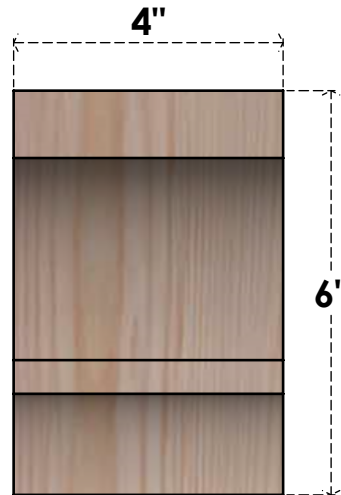

BRC04X06X06BOA00RDF

4"W X 6"D X 6"H BALBOA ROUGH SAWN BRACE, DOUGLAS FIR

SIDE

FRONT

EKENA MILLWORK
 2300 WEST MAIN ST.
 CLARKSVILLE, TX 75426
 TOLL FREE: 866-607-0453
 WWW.EKENAMILLWORK.COM

NOTES

1. INSTALLATION TO BE COMPLETED IN ACCORDANCE WITH MANUFACTURER'S SPECIFICATIONS.
2. DRAWING MAY NOT BE TO SCALE
3. THIS DRAWING IS INTENDED FOR DESIGN AND PLANNING PURPOSES ONLY.
4. ALL INFORMATION CONTAINED HEREIN WAS CURRENT AT THE TIME OF DEVELOPMENT BUT MUST BE REVIEWED AND APPROVED BY THE PRODUCT MANUFACTURER TO BE CONSIDERED ACCURATE.
5. PRODUCTS ARE NOT KILN DRIED. THIS ITEM IS UNIQUE AND WILL CONTAIN THE NATURAL VARIATIONS THAT THE WOOD SPECIES OFFERS. THIS MAY RESULT IN VARIATIONS UP TO 1/4"