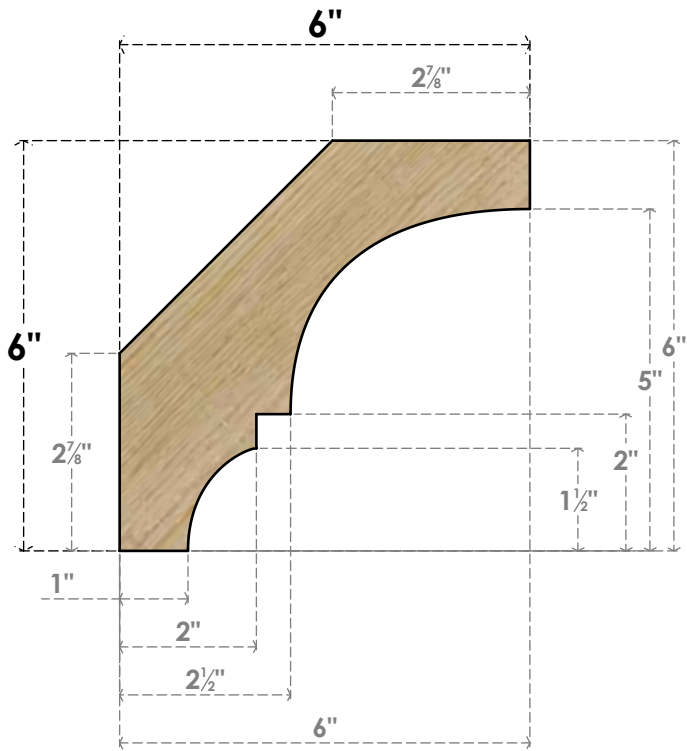

BRC04X06X06BOA00RDF

4"W X 6"D X 6"H BALBOA ROUGH SAWN BRACE, DOUGLAS FIR

SIDE

FRONT

EKENA MILLWORK
 2300 WEST MAIN ST.
 CLARKSVILLE, TX 75426
 TOLL FREE: 866-607-0453
 WWW.EKENAMILLWORK.COM

NOTES

1. INSTALLATION TO BE COMPLETED IN ACCORDANCE WITH MANUFACTURER'S SPECIFICATIONS.
2. DRAWING MAY NOT BE TO SCALE
3. THIS DRAWING IS INTENDED FOR DESIGN AND PLANNING PURPOSES ONLY.
4. ALL INFORMATION CONTAINED HEREIN WAS CURRENT AT THE TIME OF DEVELOPMENT BUT MUST BE REVIEWED AND APPROVED BY THE PRODUCT MANUFACTURER TO BE CONSIDERED ACCURATE.
5. PRODUCTS ARE NOT KILN DRIED. THIS ITEM IS UNIQUE AND WILL CONTAIN THE NATURAL VARIATIONS THAT THE WOOD SPECIES OFFERS. THIS MAY RESULT IN VARIATIONS UP TO 1/4"